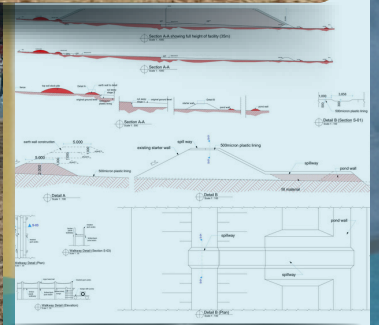

OUR PROJECT PORTFOLIO

Multiple Trade References Available Upon Request

0772528736 / 0715548349

www.precisionsurvey.co.zw