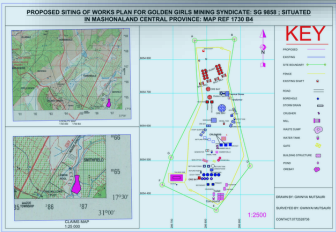

OUR PROJECT PORTFOLIO

Multiple Trade References Available Upon Request

0772528736 / 0715548349

www.precisionsurvey.co.zw